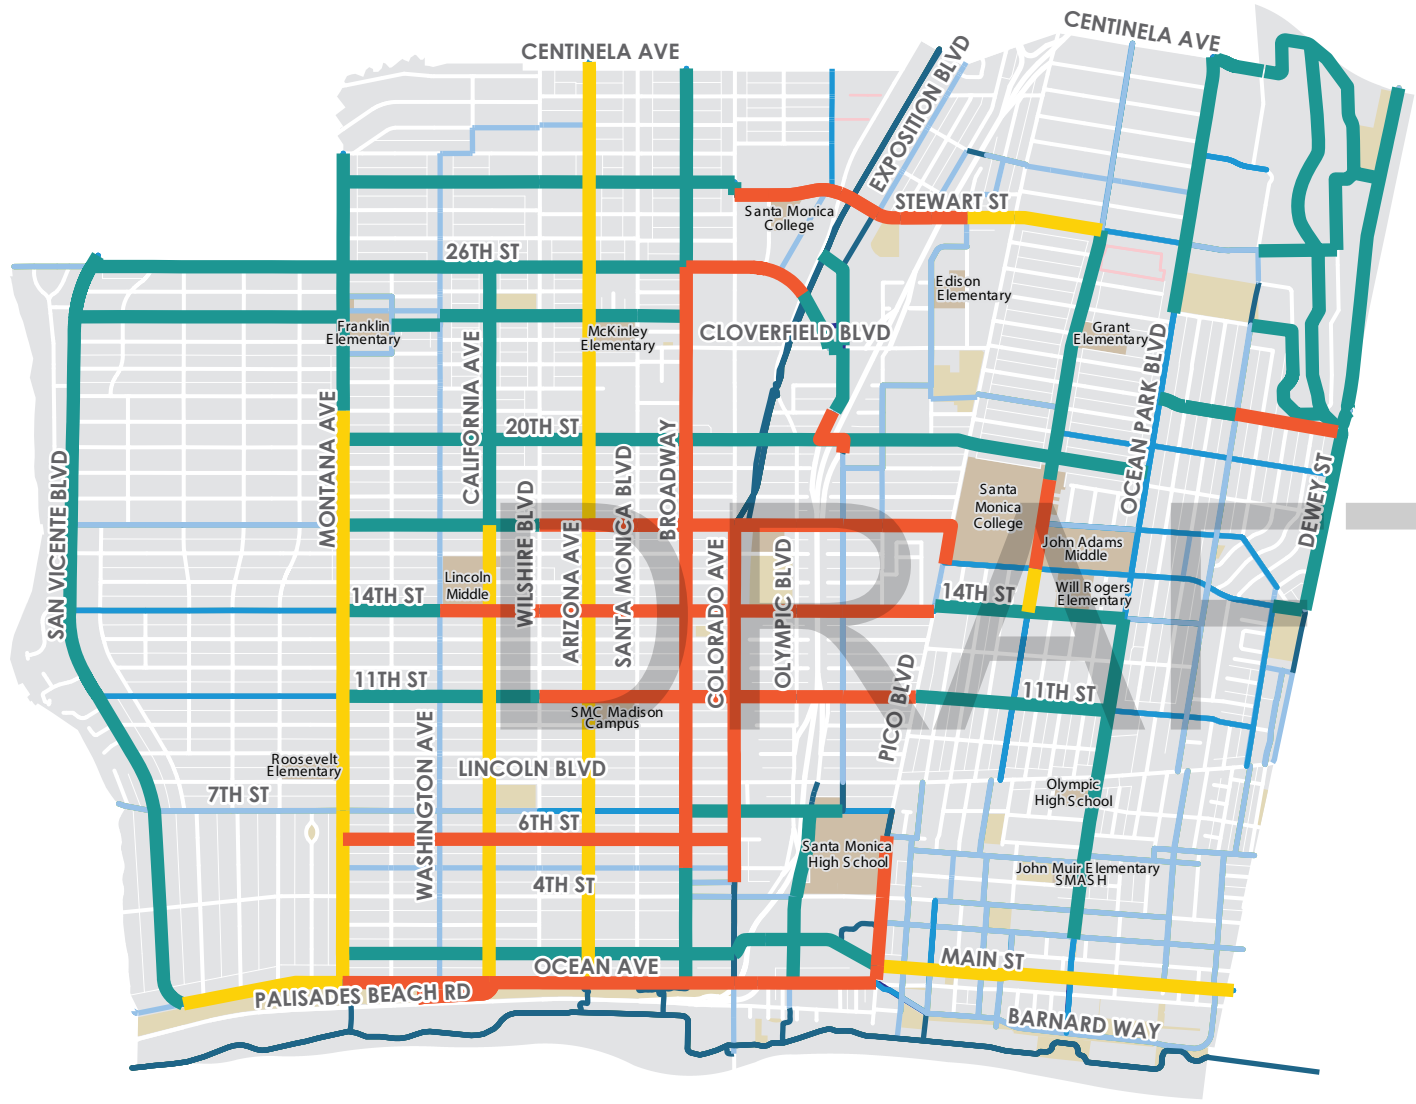

Santa Monica Bikeway Network Vision

- Protected Bikeways
 - Five-Year Vision
 - Longer-Term Vision
- Priority Connections
 - Future Priority Connection
- Existing & Planned Bike Network
 - Bike Path/Protected Bike Lane
 - Bike Lane/Buffered Bike Lane
 - Bike Boulevard/Route

Notes: The Colorado Avenue protected bikeway is westbound only.

Data obtained from the City of Santa Monica Map created June, 2020